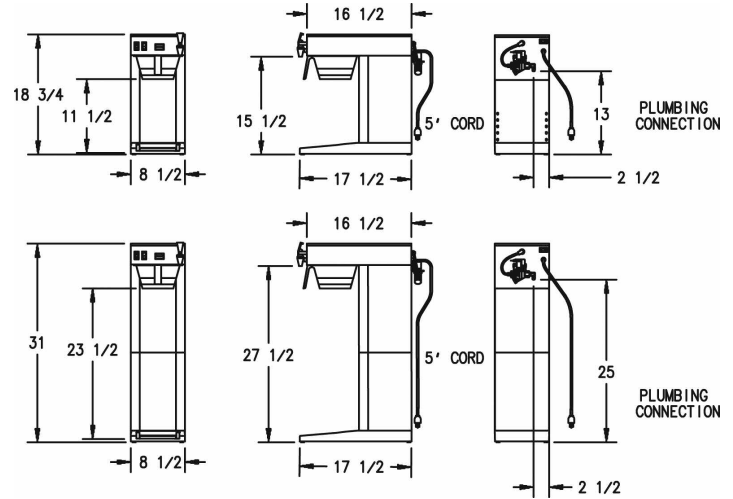

ACE-TS Telescoping Brewer

- Ready light indicates optimum brew temperature
- Flashing brew light alerts user that coffee is brewing
- Universal base for perfect dispenser alignment
- Gravity fed hot water faucet for tea, soups and hot coco
- Tank "ON/OFF" switch for easy installation
- Pulse brewing option - when turned "on" allows pulsation of water over coffee grounds of coffee
- Auto arm capable. When activated locks out brew cycle until optimum temperature is achieved
- PDS Valve. The most accurate flow control on the market, eliminating service calls due to inconsistent pot levels
- Four configurations in one brewer: TD Model, AP Model, LD Model, & TC Model.

LD CONFIGURATION:

- Brews Into The 2.54 Newco Server Without Base.
- Brews Into The 1.9L Up To 5.0L Shurizjo Thermal Servers Without Base.
- Brews Into The 2.0L Shurizjo Airpot.

TC CONFIGURATION:

- Brews Only Into The 1.9L Vaculator S/S Thermal Server - Tall.

TD CONFIGURATION:

- Brews Into The 2.5L Newco Server With Regular Base.
- Brews Into The 1.9L & 2.5L Shurizjo Thermal Servers With Regular Base.
- Brews Into The 3.8L & 5.0L Shurizjo Thermal Servers Without Base.

AP CONFIGURATION:

- Brews Into The 2.0L Up To 2.5L E-Air Airpots.
- Brews Into The 1.9L Up To 3.0L Peacock Airpots.
- Brews Into The 2.0L Up To 3.5L Shurizjo Airpots.
- Brews Into The 2.2L Vaculator Airpots.

	Base Model	Control Option	Part Number	Volts	Amps	Tank* Wattage	Cubic Feet	Ship Weight	Cord Attached
USA	Ace-TS w/PDS	Telescoping	120780-USA	120	15	1750	9.8	34	Yes
Canada	Ace-TS w/PDS	Telescoping	120780-CAN	120	15	1400	9.8	34	Yes

*Cord not included on 240v models. Available for purchase. Contact Customer Service.

Electrical: 120V models are 2 wires plus ground service rated 120V, single phase, 60Hz. 120/240 V models are 3 wires plus ground service rated 120/240 V, single phase, 60Hz

Plumbing: Water line should be 20-90 PSI and have a minimum flow rate of 1.5 GPM. Mechanical connection on brewer is 1/4" male flare connector.